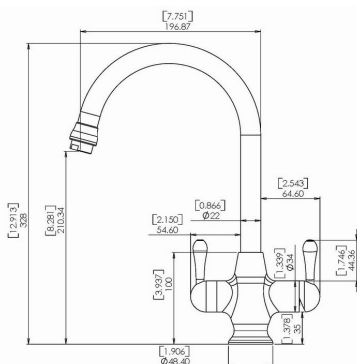

This tap is suitable for both vented and unvented water systems. There is no need for additional drilling. There is an extra hole that is provided for your chosen faucet.

Description

- Tri-flow faucet (Hot/Cold and filter water)
- Filtered water is delivered via an independent tube to avoid mixing with tap water
- Options with 3/8" and 1/2" steel-wire braided connection hoses
- The connecting hose is 1.5 feet long, also available in longer models
- Low lead brass content

Certification

- NSF/ANSI 61 Section 9 (Low Lead brass material)
- Water Mark (DR brass material)

www.xsential.com.au

Model

NKE300 : GN three way tap

NKD310-LED: GN three way tap with LED light

Xsential
78 Daly Street
Ascot Western Australia 6104
Ph: 1300 366 295
e: sales@xsential.com.au