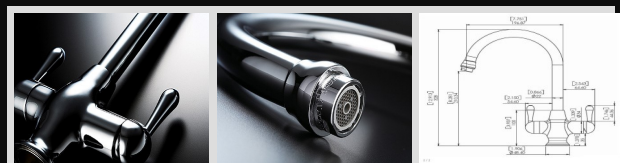

GN Goose Neck Three Way Mixer

The NKD 300 series three way mixer tap combines modern contemporary styling with engineering excellence.

This high quality tap is an ideal function/system for undersink filtration systems. It allows not only the delivery of tap water, but also the delivery of filtered drinking water through the same tap. It's intuitive levers allow for control without confusion.

This tap is suitable for both vented and unvented water systems. There is no need for additional drilling. There is an extra hole that is provided for your chosen faucet.

Description

- Tri-flow faucet (Hot/Cold and filter water)
- Filtered water is delivered via an independent tube to avoid mixing with tap water
- Options with 3/8" and 1/2" steel-wire braided connection hoses
- The connecting hose is 1.5 feet long, also available in longer models
- Low lead brass content

Certification

- NSF/ANSI 61 Section 9 (Low Lead brass material)
- Water Mark (DR brass material)

www.xsential.com.au

Model

NKE300 : GN three way tap

NKD310-LED: GN three way tap with LED light

Xsential
78 Daly Street
Ascot Western Australia 6104
Ph: 1300 366 295
e: sales@xsential.com.au